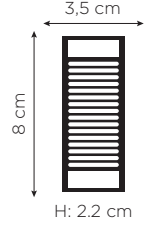

### 60 W - 5 A SLIM LED TRAFÖ

SC-1105

**4,35 \$**

Ürün Modeli	Amper (A)	Watt (W)
SC-1105	5A	60W

**12 V**

**FR-4 PCB**

BAKIR SARGILI